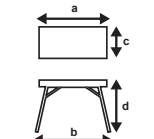

MAX. 300 KG
MAX. 500 KG

14,2 KG / 31,31 LB